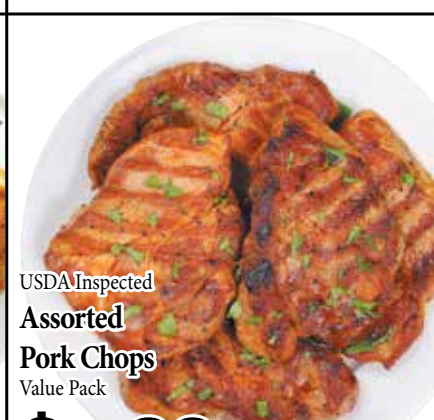

\$8.99 lb.

USDA Inspected
Chinese Style Pork Spareribs
Value Pack

\$3.99 lb.

USDA Inspected
Center Cut Pork Chops
Thin Sliced • Value Pack

\$3.49 lb.

Fresh Frozen
Catfish Nuggets

\$2.49 lb.

USDA Inspected Beef
T-Bone or Porterhouse Steak
Thin Sliced, Twin Pack

\$8.99 lb.

USDA Inspected Fresh
Chicken Pinwheel
Value Pack

\$1.49 lb.

USDA Inspected
Assorted Pork Chops
Value Pack

\$1.99 lb.

Open Acres
Boneless Skinless Chicken Breast
Value Pack

\$2.99 lb.

FRESH SEAFOOD & SPECIALTY MEATS